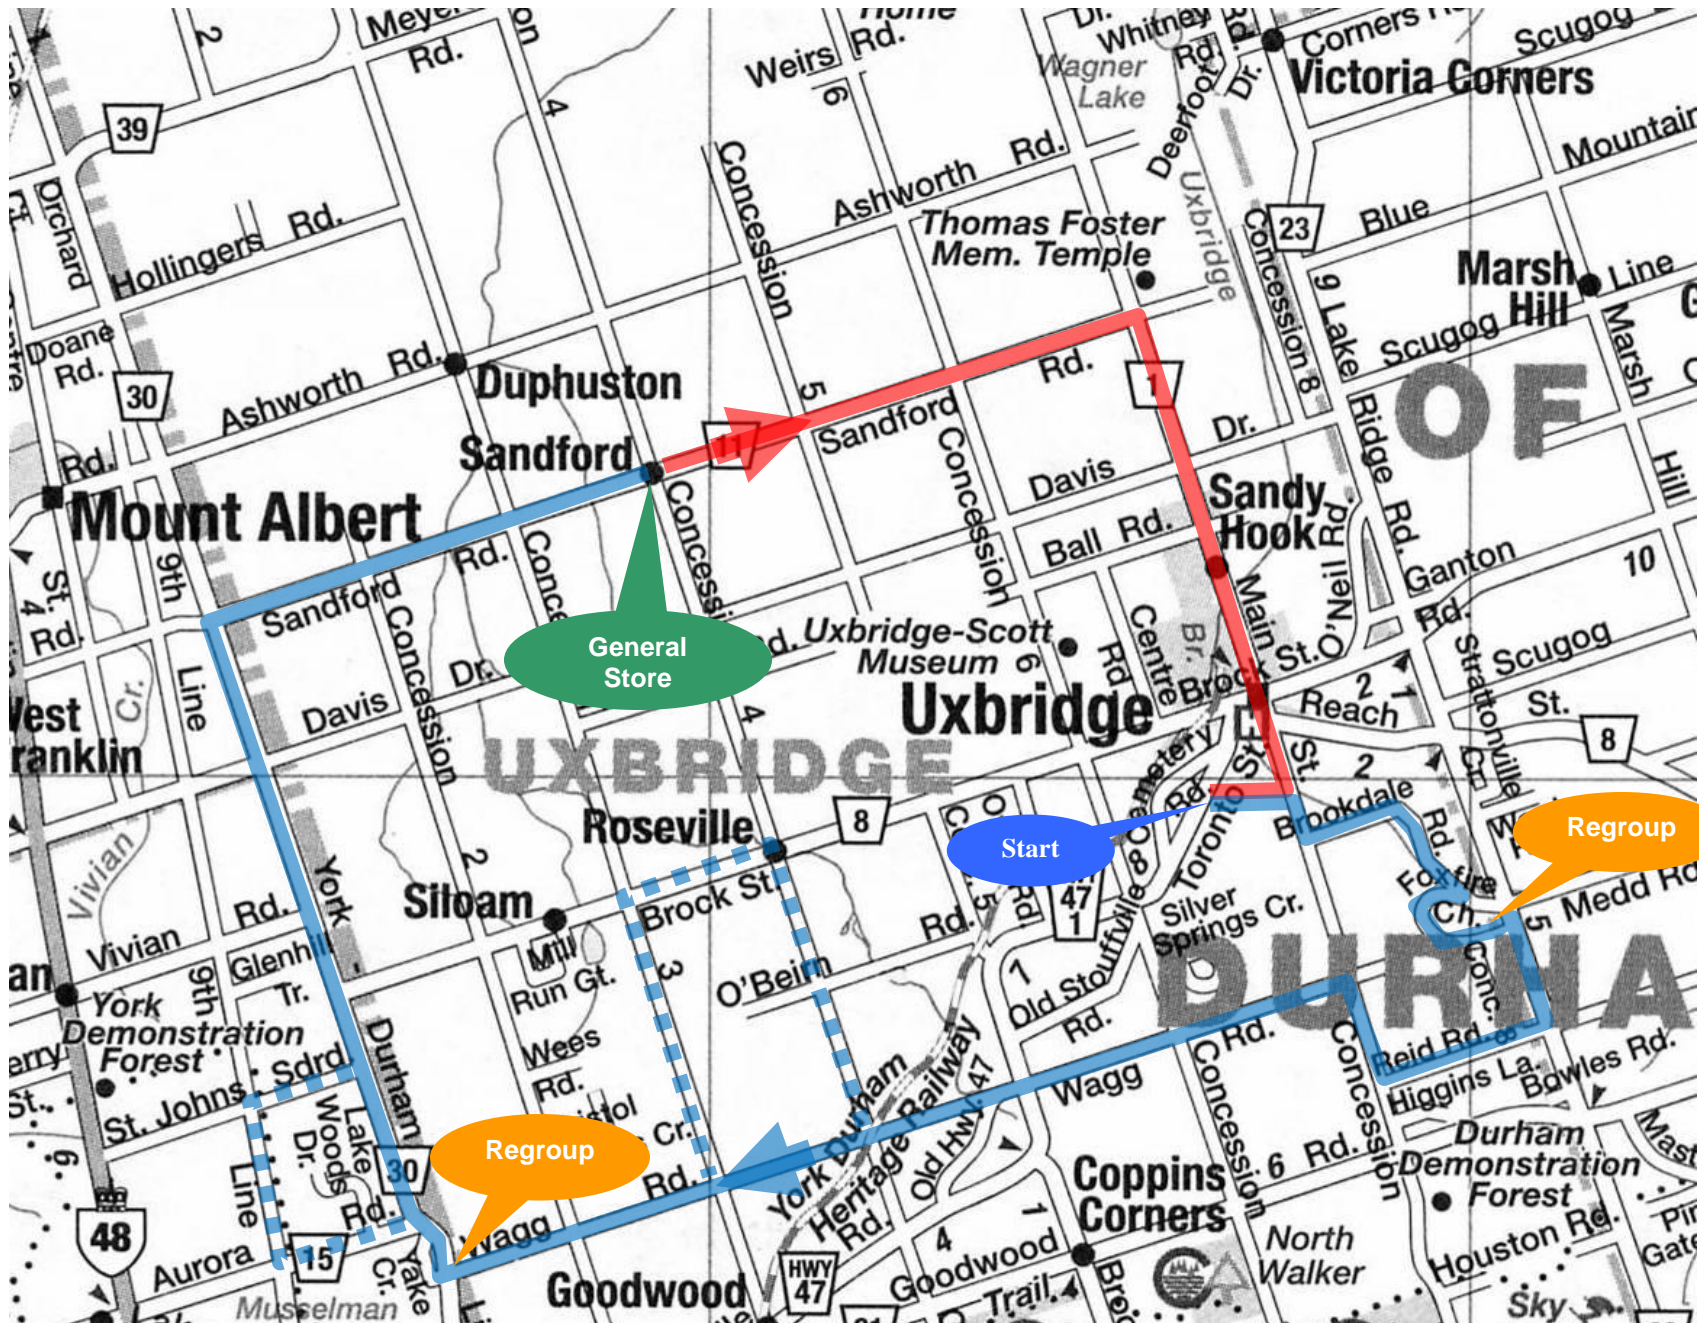

Uxbridge Ride and Swim 53/64 km

Regular Ride 53 km

Meet at Rexall Drug Store, Elgin Park Dr. in Uxbridge

0.0	0.0		Elgin Park Dr
1.1	1.1		Concession Road 7
1.8	0.7		Brookdale Rd.
5.0	3.2		Fox Fire Chase
7.1	2.1		Wagg Rd <i>(Regroup)</i>
7.4	0.3		Lakeridge Rd.
8.6	1.2		Reid Rd.
10.9	2.3		7th Concession
12.1	1.2		Wagg Rd.
14.2	2.1		Wagg Rd.
24.2	10.0		Durham Rd. 30 <i>(Regroup)</i>
33.3	9.0		Sandford Rd.
39.4	6.1		<i>Regroup (General Store)</i>
45.4	6.0		Durham Rd. 1
51.7	6.3		Elgin
52.8	1.1		Back at Parking Lot

**To get to the pool: Turn left out of parking lot
 - right onto 47 (Toronto St.) first left is Cemetary Rd.
 Turn Right onto Campbell Drive - #75**

Uxbridge Ride & Swim extended 64k

km	turn	road	km	turn	road
Meet at Rexall Drug Parking Lot			24.4	←	Con Rd 3
		East on Elgin Park Dr	28.5	→	Wagg Rd
1.2	↗	Con Rd 7	32.4	→	York Durham Line(regroup)
1.8	←	Brookdale Rd	33.2	←	Aurora Rd
5.1	↗	Foxtire Chase	34.9	→	Ninth Line
7.1	↗	Wagg Rd(regroup)	36.9	→	St Johns Side Rd
7.4	↗	Lake Ridge Rd	38.3	←	York Durham Line/Reg Rd 30
8.6	↘	Reid Rd	44.5	→	Sandford Rd/Reg Rd 11
10.8	↗	Con Rd 7	50.6		Stop at the General Store
12.1	←	Wagg Rd	56.6	→	Con Rd 7/Reg Rd 1
14.2	↗	Wagg Rd	62.9	↘	Elgin Park Dr
18.3	→	Con Rd 4	64.0		Back at Parking Lot
22.4	←	Reg Rd 8			

To get to the pool: Turn left out of parking lot - right onto 47 (Toronto St.) first left is Cemetary Rd. Turn Right onto Campbell Drive - #75